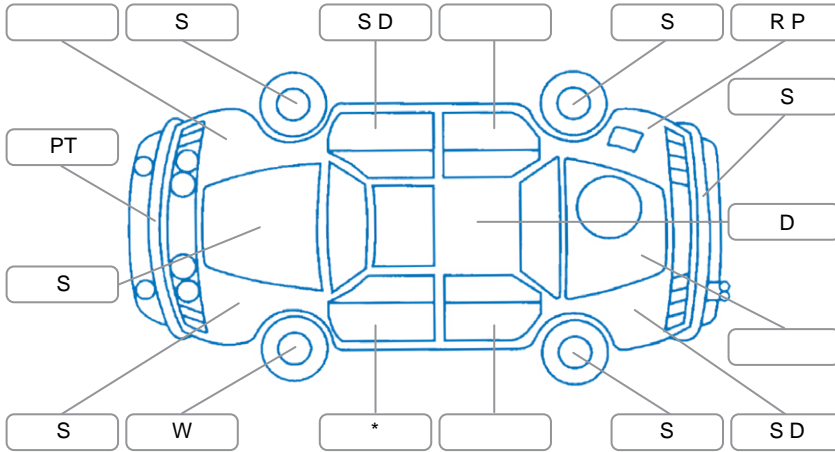

Report ID:	28,291,154	Version:	1
Created:	30 Jun 2026		

Make:	Hyundai	Model:	Getz
Body Style:	Hatchback	Year:	2010
Rego No.:	FSJ988	Rego Expiry:	15 Sep 2026
WoF Expiry:	13 Nov 2026	Odometer:	91,478 Kms
Good No.:	28291154	VIN:	KMHBT51DMAU985230
Next Service:	99000	Service History:	Yes

Key

S = Scratch R = Rust C = Crack * = Decals W = Significant scuffs
 D = Dent PT = Paint defect P = Pin dent SC = Stone Chips

Note: some defects and blemishes may not be displayed in the diagram

Body Inspection Comments