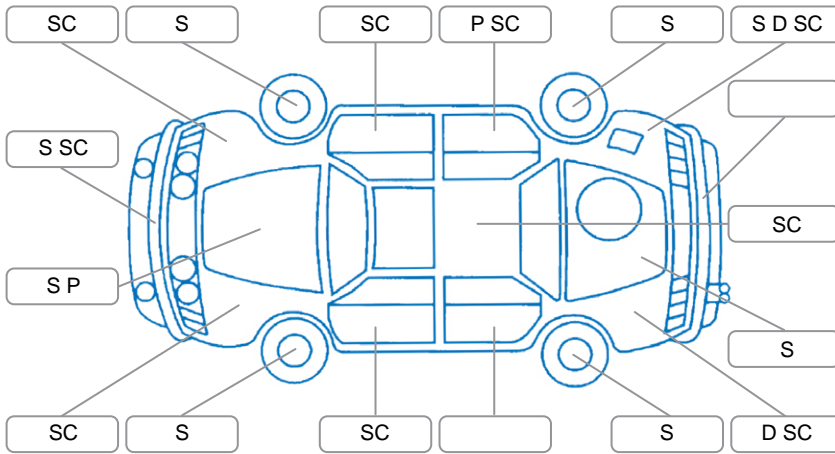

Report ID:	28,291,131	Version:	1
Created:	01 Jul 2026		

Make:	Toyota	Model:	Corolla
Body Style:	Sedan	Year:	2020
Rego No.:	NBU344	Rego Expiry:	17 Sep 2026
WoF Expiry:	17 Sep 2026	Odometer:	94,067 Kms
Good No.:	28291131	VIN:	JTDBB3BEX0J032364
Next Service:	101,000 Kms	Service History:	Yes

Key
 S = Scratch R = Rust C = Crack * = Decals W = Significant scuffs
 D = Dent PT = Paint defect P = Pin dent SC = Stone Chips

Note: some defects and blemishes may not be displayed in the diagram

Body Inspection Comments