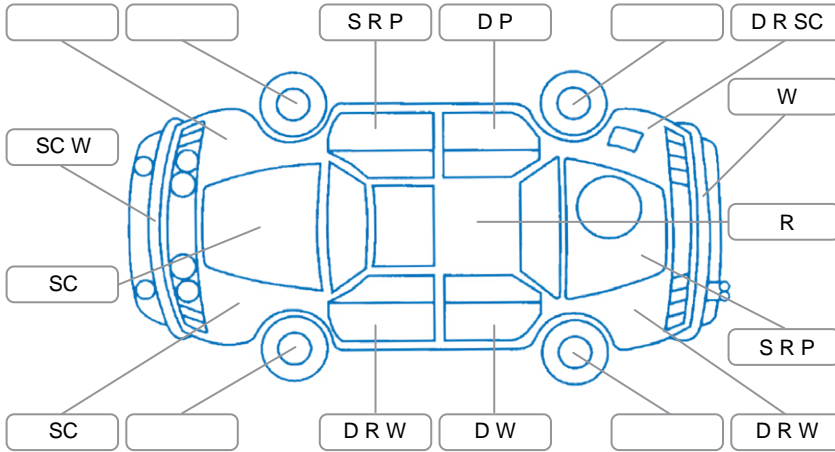

Report ID:	28,291,120	Version:	1
Created:	30 Jun 2026		

Make:	Mitsubishi	Model:	L300
Body Style:	Van	Year:	2015
Rego No.:	HZW315	Rego Expiry:	05 Mar 2027
WoF Expiry:	07 Aug 2026	Odometer:	536,459 Kms
Good No.:	28291120	VIN:	JMAHNP14VDA801184
Next Service:	Unreadable	Service History:	Yes

Key

S = Scratch R = Rust C = Crack * = Decals W = Significant scuffs
 D = Dent PT = Paint defect P = Pin dent SC = Stone Chips

Note: some defects and blemishes may not be displayed in the diagram

Body Inspection Comments

- Underbody surface rust
- Subframe surface rust

Interior Comments

Seats:	worn & torn
Carpets:	Average
Panels:	Average
Dashboard:	Average

General Comments

- Partial service history
- Low coolant level

Road Conditions During Test Drive	Dry
Engine Timing Mechanism	Unknown
Evidence of Cam Belt Replacement	<input type="checkbox"/> Yes <input type="checkbox"/> No Kms