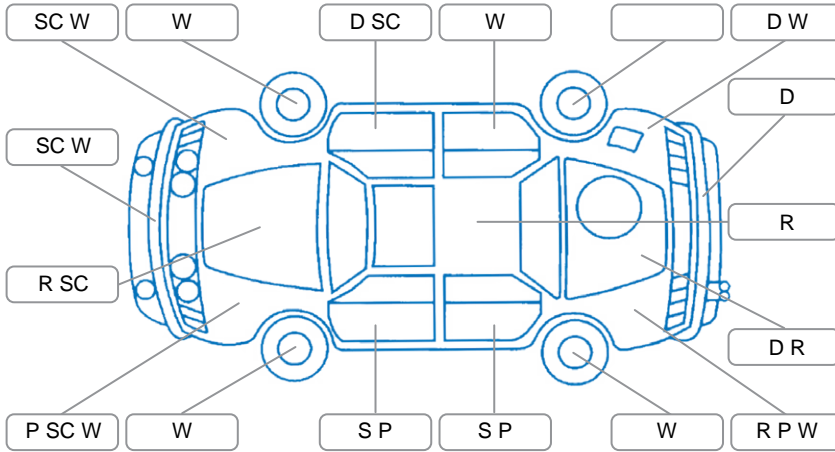

Report ID:	28,290,994	Version:	1
Created:	30 Jun 2026		

Make:	Mitsubishi	Model:	Triton
Body Style:	Utility	Year:	2014
Rego No.:	HQS549	Rego Expiry:	28 Sep 2026
WoF Expiry:	10 Oct 2026	Odometer:	161,267 Kms
Good No.:	28290994	VIN:	MMAJNKA40FD015750
Next Service:	166,745	Service History:	Yes

Key

S = Scratch R = Rust C = Crack * = Decals W = Significant scuffs
 D = Dent PT = Paint defect P = Pin dent SC = Stone Chips

Note: some defects and blemishes may not be displayed in the diagram

Body Inspection Comments