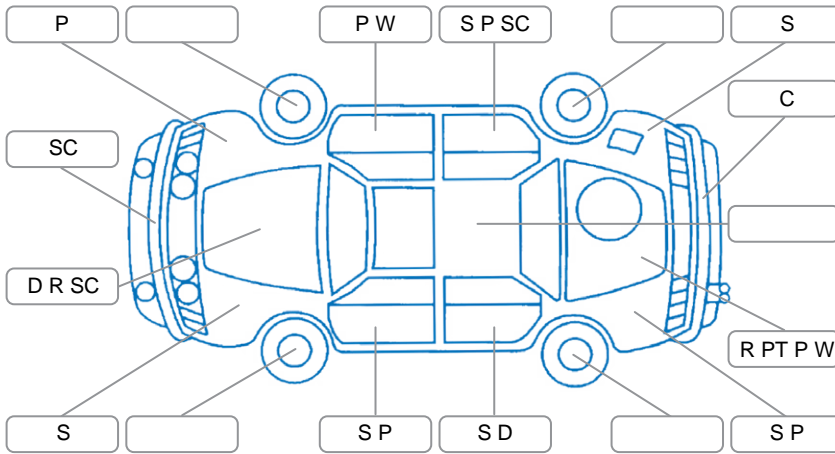

Report ID:	28,290,941	Version:	1
Created:	30 Jun 2026		

Make:	Volkswagen	Model:	T6
Body Style:	Van	Year:	2020
Rego No.:	NCE89	Rego Expiry:	05 Nov 2026
WoF Expiry:	15 Dec 2026	Odometer:	103,724 Kms
Good No.:	28290941	VIN:	WV1ZZZ7HZZLH073730
Next Service:	113000	Service History:	No

Key
 S = Scratch R = Rust C = Crack * = Decals W = Significant scuffs
 D = Dent PT = Paint defect P = Pin dent SC = Stone Chips

Note: some defects and blemishes may not be displayed in the diagram

Body Inspection Comments

Damage to right slider, won't close properly

Conditions During Body Inspection

Dry

Under Carriage and Under Bonnet Inspection Comments

Interior Comments

Seats: drivers seat torn

Carpets: Average

Panels: Average