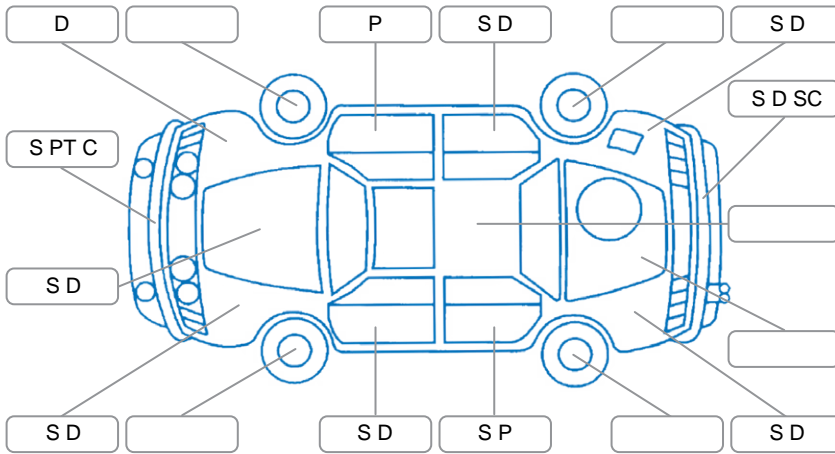

Report ID:	28,290,939	Version:	2
Created:	30 Jun 2026		

Make:	Mazda	Model:	Axela
Body Style:	Hatchback	Year:	2013
Rego No.:	LCD467	Rego Expiry:	12 Jul 2026
WoF Expiry:	16 Oct 2026	Odometer:	83,945 Kms
Good No.:	28290939	VIN:	7AT0C13JX17101345
Next Service:	81,960kms	Service History:	No

Key

S = Scratch R = Rust C = Crack * = Decals W = Significant scuffs
 D = Dent PT = Paint defect P = Pin dent SC = Stone Chips

Note: some defects and blemishes may not be displayed in the diagram

Body Inspection Comments

- Front bar fitting poorly.
- Left sill dented.
- Repair kit missing.
- Right mirror housing cracked.

Conditions During Body Inspection Dry

Under Carriage and Under Bonnet Inspection Comments

Interior Comments