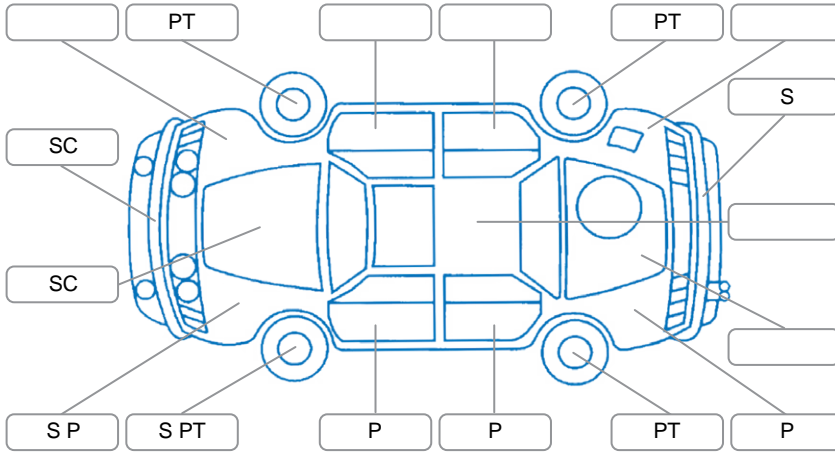

**Key**

S = Scratch    R = Rust    C = Crack    \* = Decals    W = Significant scuffs  
 D = Dent    PT = Paint defect    P = Pin dent    SC = Stone Chips

Note: some defects and blemishes may not be displayed in the diagram

**Body Inspection Comments**

Left sill dented.  
 Tire repair kit instead of spare.

Conditions During Body Inspection    Dry

**Under Carriage and Under Bonnet Inspection Comments**

Minor oil leak.

**Interior Comments**