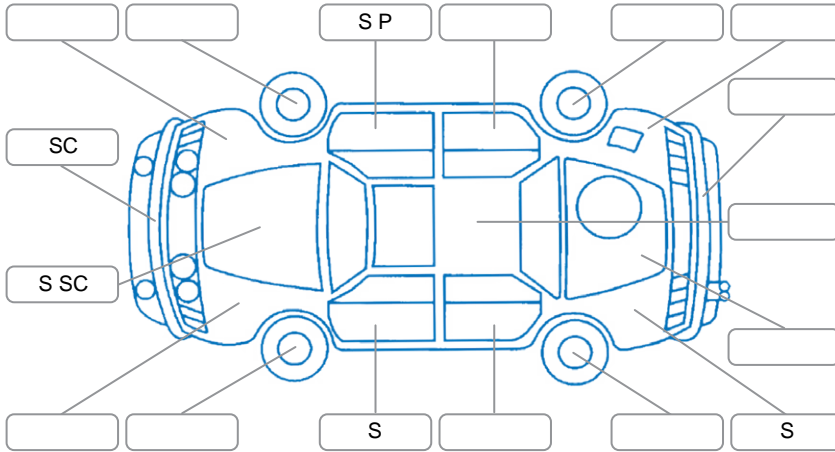

**Key**

S = Scratch    R = Rust    C = Crack    \* = Decals    W = Significant scuffs  
 D = Dent    PT = Paint defect    P = Pin dent    SC = Stone Chips

Note: some defects and blemishes may not be displayed in the diagram

**General Comments**

Key damaged (taped shut).

Road Conditions During Test Drive

Dry

Engine Timing Mechanism

Timing Chain

Evidence of Cam Belt Replacement

Yes     No