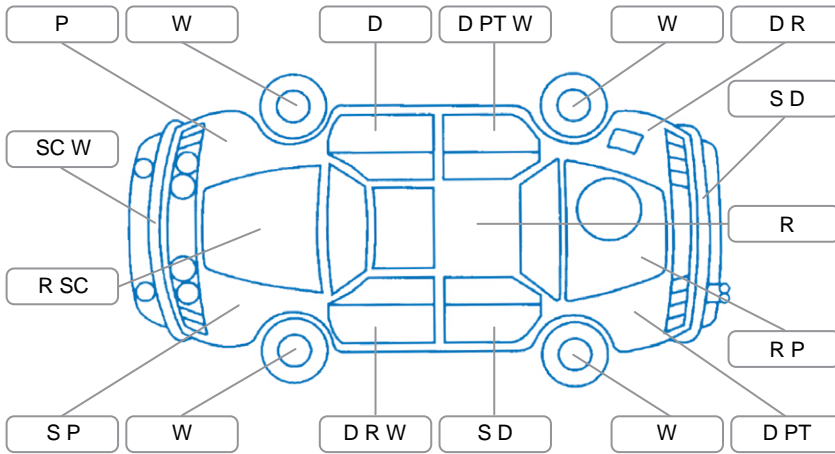

Report ID:	28,290,790	Version:	1
Created:	30 Jun 2026		

Make:	LDV	Model:	G10
Body Style:	Van	Year:	2017
Rego No.:	KLB903	Rego Expiry:	12 Mar 2027
WoF Expiry:	09 Jun 2027	Odometer:	108,732 Kms
Good No.:	28290790	VIN:	LSKG4BL1XGA428885
Next Service:	118,712	Service History:	No

### Key

S = Scratch    R = Rust    C = Crack    \* = Decals    W = Significant scuffs  
 D = Dent    PT = Paint defect    P = Pin dent    SC = Stone Chips

Note: some defects and blemishes may not be displayed in the diagram

### Under Carriage and Under Bonnet Inspection Comments

- Oil leak (Requires further investigation)
- Subframe surface rust
- Underbody corrosion
- Right sill dent