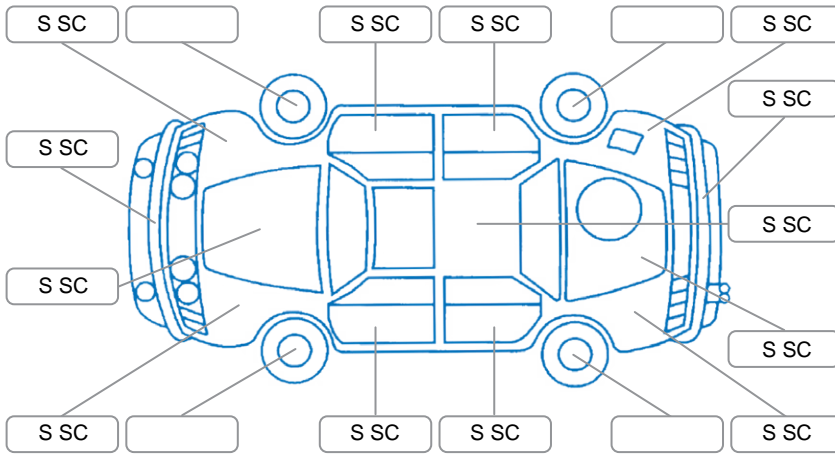

Report ID:	28,290,726	Version:	1
Created:	29 Jun 2026		

Make:	Nissan	Model:	March
Body Style:	Hatchback	Year:	2018
Rego No.:	NEQ671	Rego Expiry:	07 May 2027
WoF Expiry:	12 Jun 2027	Odometer:	72,910 Kms
Good No.:	28290726	VIN:	7AT0DH0KX20076373
Next Service:	82000	Service History:	No

Key

S = Scratch R = Rust C = Crack * = Decals W = Significant scuffs
 D = Dent PT = Paint defect P = Pin dent SC = Stone Chips

Note: some defects and blemishes may not be displayed in the diagram

Body Inspection Comments