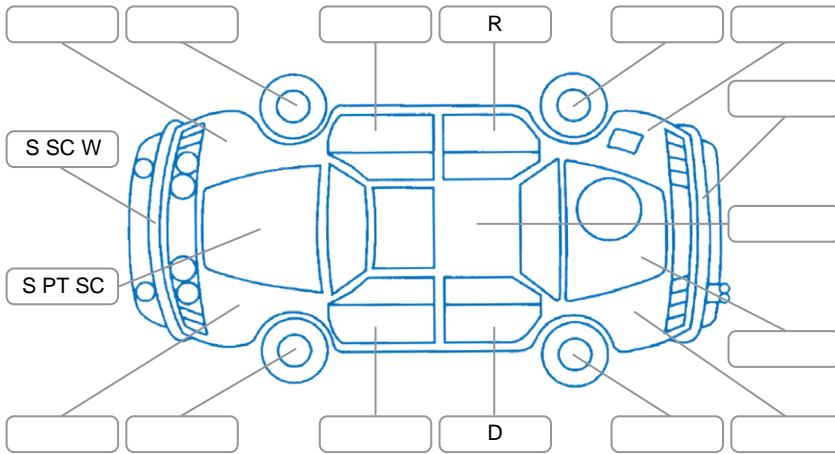

Report ID:	28,290,483	Version:	1
Created:	05 Jul 2026		

Make:	Mazda	Model:	Axela
Body Style:	Hatchback	Year:	2004
Rego No.:	LGH480	Rego Expiry:	13 Sep 2026
WoF Expiry:	14 Jan 2027	Odometer:	105,506 Kms
Good No.:	28290483	VIN:	7AT0C13JX18200204
Next Service:	due now	Service History:	Yes

Key
 S = Scratch R = Rust C = Crack * = Decals W = Significant scuffs
 D = Dent PT = Paint defect P = Pin dent SC = Stone Chips

Note: some defects and blemishes may not be displayed in the diagram

Body Inspection Comments