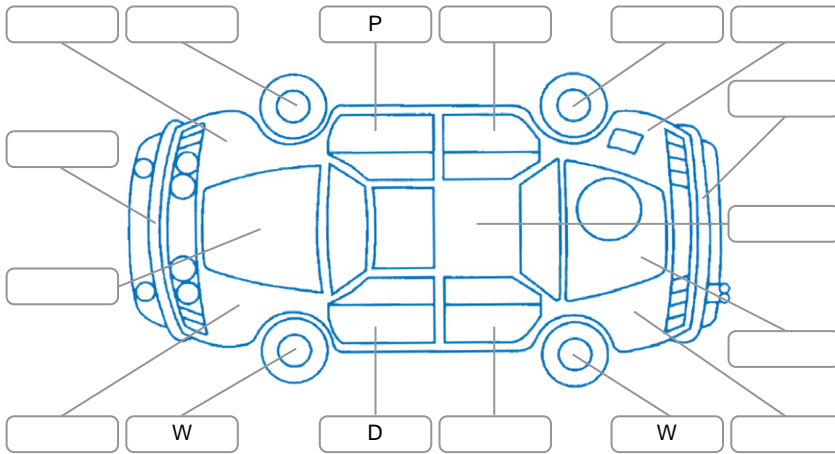

Report ID:	28,290,477	Version:	4
Created:	02 Jul 2026		

Make:	Hyundai	Model:	Santa FE
Body Style:	SUV	Year:	2016
Rego No.:	JTF674	Rego Expiry:	01 Dec 2026
WoF Expiry:	15 Jul 2027	Odometer:	156,980 Kms
Good No.:	28290477	VIN:	KMHSU81XSGU561416
Next Service:	166,980 Kms	Service History:	Yes

**Key**  
 S = Scratch    R = Rust    C = Crack    \* = Decals    W = Significant scuffs  
 D = Dent    PT = Paint defect    P = Pin dent    SC = Stone Chips

Note: some defects and blemishes may not be displayed in the diagram