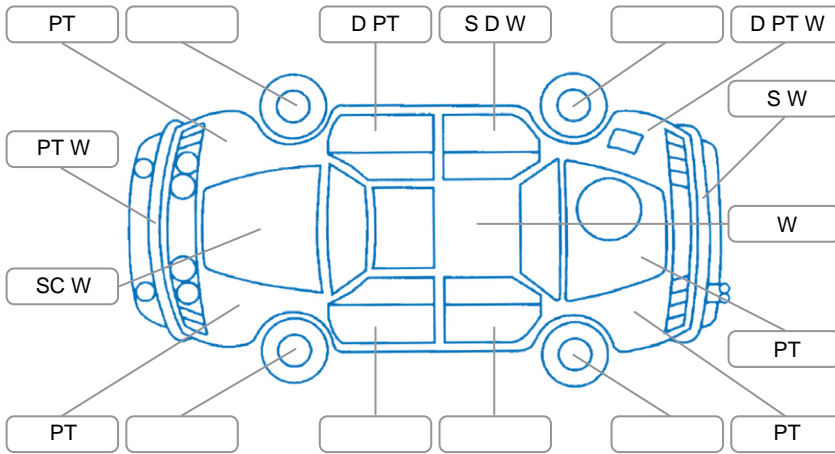

Report ID:	28,290,449	Version:	1
Created:	03 Jul 2026		

Make:	Great Wall	Model:	V-Series
Body Style:	Utility	Year:	2014
Rego No.:	HRA944	Rego Expiry:	02 Nov 2026
WoF Expiry:	25 Nov 2026	Odometer:	99,349 Kms
Good No.:	28290449	VIN:	LGWDBE173EB625399
Next Service:	52600	Service History:	No

### Key

S = Scratch    R = Rust    C = Crack    \* = Decals    W = Significant scuffs  
 D = Dent    PT = Paint defect    P = Pin dent    SC = Stone Chips

Note: some defects and blemishes may not be displayed in the diagram

### Under Carriage and Under Bonnet Inspection Comments

Oil around turbo  
 Engine oil leaks