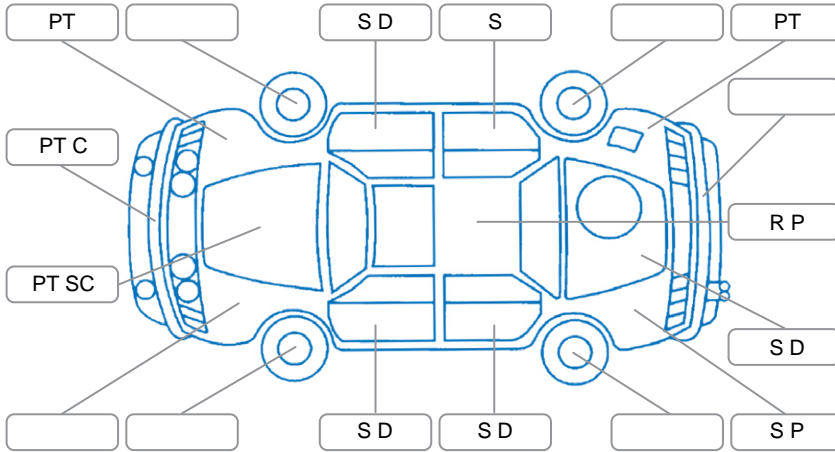

| | | | |
|------------|-------------|----------|---|
| Report ID: | 28,290,393 | Version: | 1 |
| Created: | 30 Jun 2026 | | |

| | | | |
|---------------|-------------|------------------|-------------------|
| Make: | Nissan | Model: | Elgrand |
| Body Style: | SUV | Year: | 2001 |
| Rego No.: | FSU201 | Rego Expiry: | 17 Oct 2026 |
| WoF Expiry: | 23 Oct 2026 | Odometer: | 282,767 Kms |
| Good No.: | 28290393 | VIN: | 7AT0DH6MX10015178 |
| Next Service: | 260,257kms | Service History: | No |

Key

S = Scratch R = Rust C = Crack * = Decals W = Significant scuffs
 D = Dent PT = Paint defect P = Pin dent SC = Stone Chips

Note: some defects and blemishes may not be displayed in the diagram

Body Inspection Comments