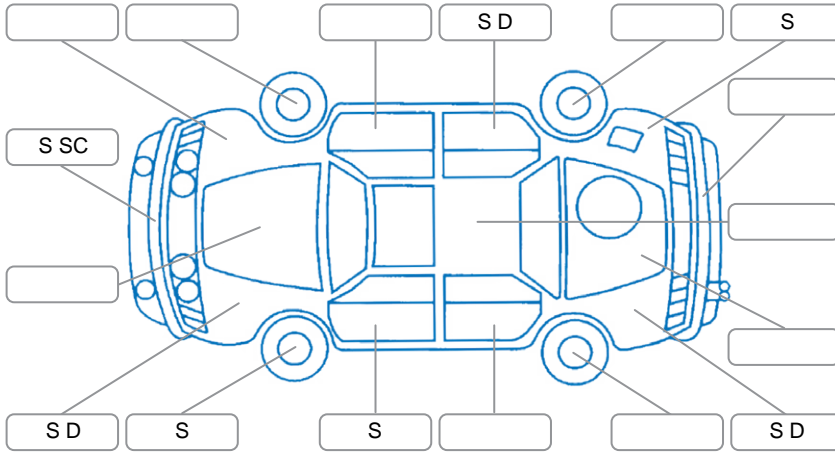

Report ID:	28,290,243	Version:	3
Created:	01 Jul 2026		

Make:	Holden	Model:	Commodore
Body Style:	Sedan	Year:	2017
Rego No.:	KKE939	Rego Expiry:	27 Feb 2027
WoF Expiry:	23 Jun 2027	Odometer:	85,682 Kms
Good No.:	28290243	VIN:	6G1FA5E51GL259965
Next Service:	98000	Service History:	Yes

Key
 S = Scratch R = Rust C = Crack * = Decals W = Significant scuffs
 D = Dent PT = Paint defect P = Pin dent SC = Stone Chips

Note: some defects and blemishes may not be displayed in the diagram

Body Inspection Comments

Conditions During Body Inspection: Dry Wet

Under Carriage and Under Bonnet Inspection Comments

Interior Comments

Seats:	Good
Carpets:	Good
Panels:	Good
Dashboard:	Good

General Comments

Road Conditions During Test Drive	Dry
Engine Timing Mechanism	Timing Chain
Evidence of Cam Belt Replacement	<input type="checkbox"/> Yes <input type="checkbox"/> No Kms
Inspected by:	Curshey Accad
Published by:	Henry Manders
Inspection Date:	30 Jun 2026