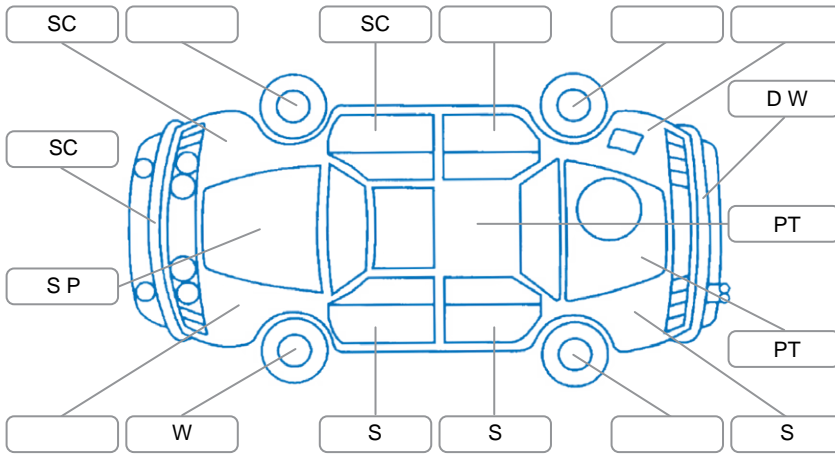

Report ID:	28,289,808	Version:	1
Created:	02 Jul 2026		

Make:	Nissan	Model:	X-Trail
Body Style:	SUV	Year:	2008
Rego No.:	NFK705	Rego Expiry:	18 Jun 2026
WoF Expiry:	22 Jan 2027	Odometer:	169,434 Kms
Good No.:	28289808	VIN:	7AT0DH6LX20021086
Next Service:	29/10/26 or 17500km	Service History:	No

Key

S = Scratch R = Rust C = Crack * = Decals W = Significant scuffs
 D = Dent PT = Paint defect P = Pin dent SC = Stone Chips

Note: some defects and blemishes may not be displayed in the diagram

Body Inspection Comments

Stone chips in windscreen.
 Paint flaking off on roof and boot hatch.

Conditions During Body Inspection Dry

Under Carriage and Under Bonnet Inspection Comments

Outer wear, worn down to cords on LH front tyre.
 Oil seepage under engine.