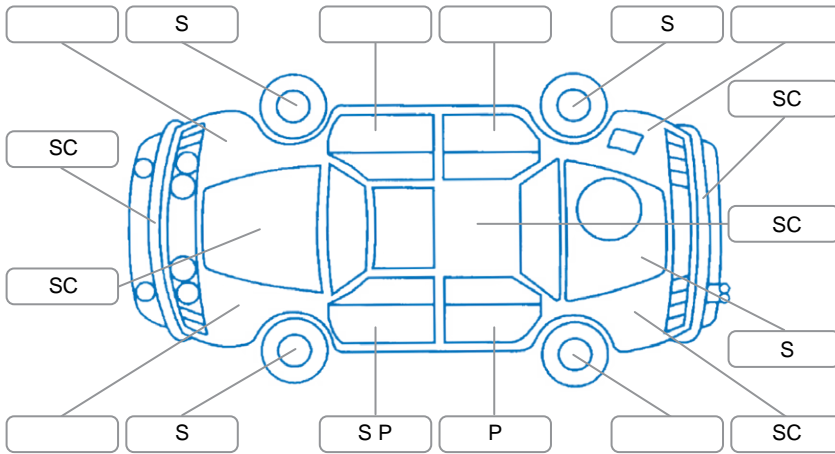

Report ID:	28,289,557	Version:	2
Created:	01 Jul 2026		

Make:	Toyota	Model:	Aqua
Body Style:	Hatchback	Year:	2015
Rego No.:	QUC203	Rego Expiry:	01 Jul 2026
WoF Expiry:	27 Sep 2026	Odometer:	112,507 Kms
Good No.:	28289557	VIN:	7AT0H65YX24448814
Next Service:	114,000	Service History:	No

Key
 S = Scratch R = Rust C = Crack * = Decals W = Significant scuffs
 D = Dent PT = Paint defect P = Pin dent SC = Stone Chips

Note: some defects and blemishes may not be displayed in the diagram

Body Inspection Comments

Rear bumper needs re-fitting better.

Conditions During Body Inspection Dry

Under Carriage and Under Bonnet Inspection Comments

Undercarriage dirty.

Interior Comments

Seats:	Average
Carpets:	Average
Panels:	Average
Dashboard:	Good