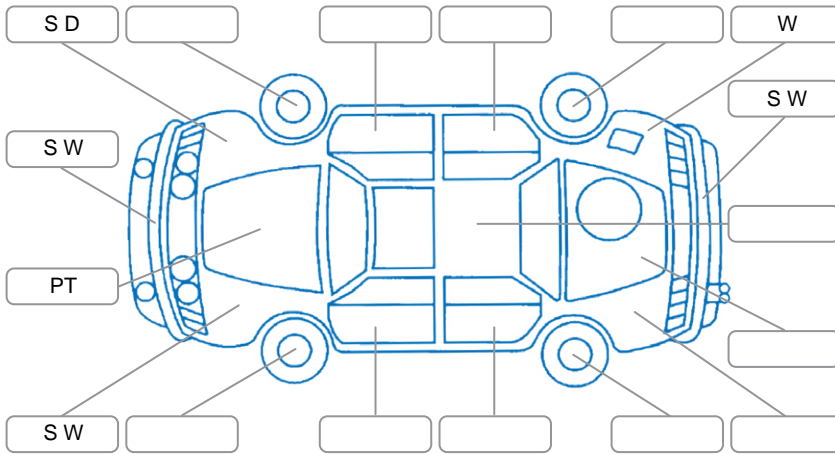

Key
 S = Scratch R = Rust C = Crack * = Decals W = Significant scuffs
 D = Dent PT = Paint defect P = Pin dent SC = Stone Chips

Note: some defects and blemishes may not be displayed in the diagram

Body Inspection Comments

Conditions During Body Inspection: Wet Dry

Under Carriage and Under Bonnet Inspection Comments

Interior Comments

Seats:	Good
Carpets:	Good
Panels:	Good
Dashboard:	Good

General Comments

Road Conditions During Test Drive	Wet		
Engine Timing Mechanism	Timing Chain		
Evidence of Cam Belt Replacement	<input type="checkbox"/> Yes	<input type="checkbox"/> No	Kms
Inspected by:	Greg Morgan		
Published by:	Stuart Manson		
Inspection Date:	29 Jun 2026		