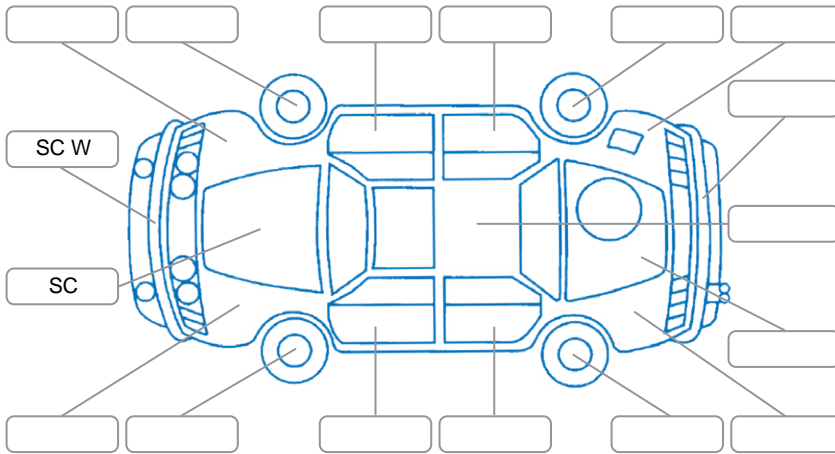

Report ID:	28,289,213	Version:	1
Created:	01 Jul 2026		

Make:	Toyota	Model:	Hilux
Body Style:	Utility	Year:	2018
Rego No.:	LDR911	Rego Expiry:	28 Jan 2027
WoF Expiry:	10 Dec 2026	Odometer:	189,439 Kms
Good No.:	28289213	VIN:	MR0KA3CD901206709
Next Service:	195000	Service History:	Yes

**Key**  
 S = Scratch    R = Rust    C = Crack    \* = Decals    W = Significant scuffs  
 D = Dent    PT = Paint defect    P = Pin dent    SC = Stone Chips

Note: some defects and blemishes may not be displayed in the diagram

### Body Inspection Comments

Rear tyres low

Conditions During Body Inspection    Dry