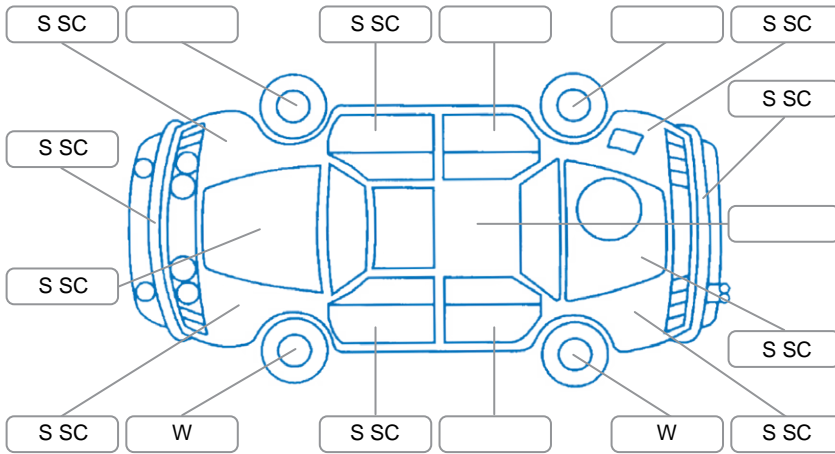

Report ID:	28,289,158	Version:	3
Created:	29 Jun 2026		

Make:	Holden	Model:	Cascada
Body Style:	Sports Car	Year:	2016
Rego No.:	JQM109	Rego Expiry:	13 Oct 2026
WoF Expiry:	18 Jun 2026	Odometer:	87,856 Kms
Good No.:	28289158	VIN:	W0LWT3D96GG005991
Next Service:	99000	Service History:	No

### Key

S = Scratch    R = Rust    C = Crack    \* = Decals    W = Significant scuffs  
 D = Dent    PT = Paint defect    P = Pin dent    SC = Stone Chips

Note: some defects and blemishes may not be displayed in the diagram

### Body Inspection Comments

Front tyres tread poor condition both front inner edge wear/reverse camera blurry

Conditions During Body Inspection

Dry