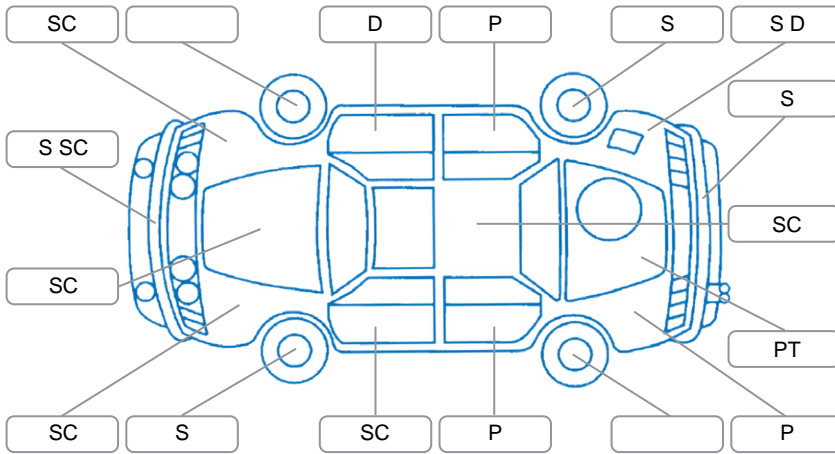

Report ID:	28,289,115	Version:	2
Created:	30 Jun 2026		

Make:	Ford	Model:	Mondeo
Body Style:	Sedan	Year:	2007
Rego No.:	DSJ575	Rego Expiry:	03 Mar 2027
WoF Expiry:	18 Jan 2027	Odometer:	131,252 Kms
Good No.:	28289115	VIN:	WF04XXGGB46B14293
Next Service:	139,000 Kms	Service History:	No

**Key**  
 S = Scratch    R = Rust    C = Crack    \* = Decals    W = Significant scuffs  
 D = Dent    PT = Paint defect    P = Pin dent    SC = Stone Chips

Note: some defects and blemishes may not be displayed in the diagram

### Body Inspection Comments

Rear bumper trim loose.  
 Poor repair to right hand quarter panel.

Conditions During Body Inspection: Wet

### General Comments

Ariel is snapped off and missing.  
 Steering wheel worn.

Road Conditions During Test Drive	Dry
Engine Timing Mechanism	Timing Chain
Evidence of Cam Belt Replacement	<input type="checkbox"/> Yes <input type="checkbox"/> No    Kms
Inspected by:	Lewis Dolamore
Published by:	Shanna Bullion
Inspection Date:	30 Jun 2026