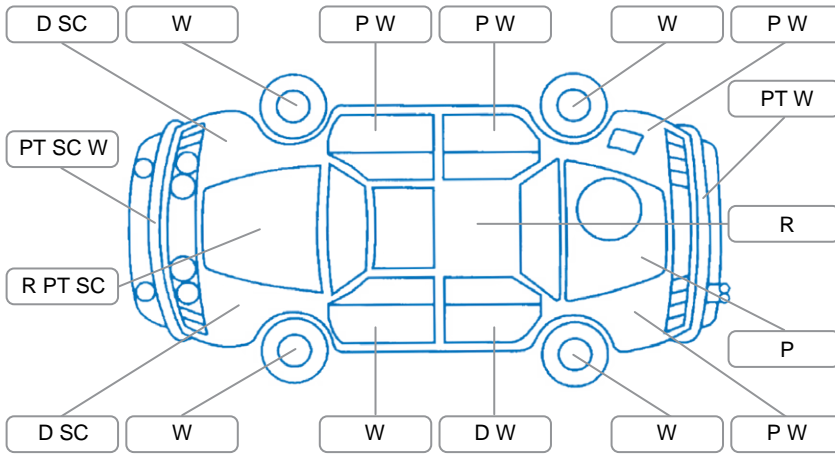

Report ID:	28,289,087	Version:	1
Created:	02 Jul 2026		

Make:	Honda	Model:	CRV
Body Style:	SUV	Year:	2007
Rego No.:	GNJ409	Rego Expiry:	02 Jul 2026
WoF Expiry:	12 Jul 2026	Odometer:	211,658 Kms
Good No.:	28289087	VIN:	7AT08G7HX12008642
Next Service:	214,190	Service History:	No

Key
 S = Scratch R = Rust C = Crack * = Decals W = Significant scuffs
 D = Dent PT = Paint defect P = Pin dent SC = Stone Chips

Note: some defects and blemishes may not be displayed in the diagram

Body Inspection Comments