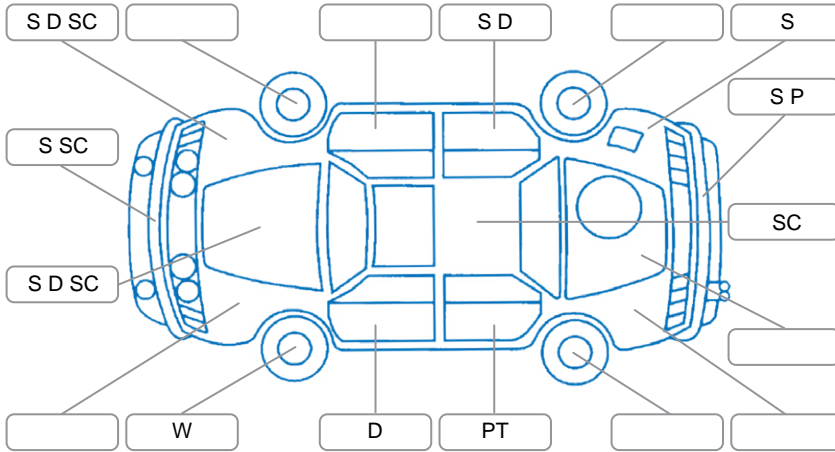

Report ID:	28,288,986	Version:	1
Created:	29 Jun 2026		

Make:	Nissan	Model:	Tiida
Body Style:	Hatchback	Year:	2007
Rego No.:	MDT238	Rego Expiry:	18 Nov 2026
WoF Expiry:	08 Dec 2026	Odometer:	167,700 Kms
Good No.:	28288986	VIN:	7AT0DH78X19116860
Next Service:		Service History:	No

Key

S = Scratch R = Rust C = Crack * = Decals W = Significant scuffs
 D = Dent PT = Paint defect P = Pin dent SC = Stone Chips

Note: some defects and blemishes may not be displayed in the diagram

Body Inspection Comments

Conditions During Body Inspection: Dry

Under Carriage and Under Bonnet Inspection Comments

Surface rust on under body of vehicle.

Interior Comments

Seats:	Average
Carpets:	Average
Panels:	Average
Dashboard:	Average