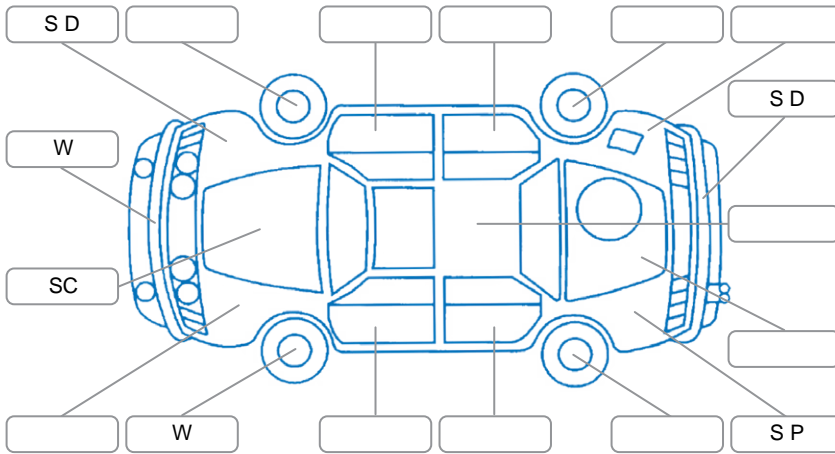

Report ID:	28,288,964	Version:	1
Created:	29 Jun 2026		

Make:	Toyota	Model:	Corolla
Body Style:	Hatchback	Year:	2000
Rego No.:	EKS78	Rego Expiry:	01 Jul 2026
WoF Expiry:	18 Sep 2026	Odometer:	68,020 Kms
Good No.:	28288964	VIN:	7A8H6070708011467
Next Service:	75000	Service History:	No

Key
 S = Scratch R = Rust C = Crack * = Decals W = Significant scuffs
 D = Dent PT = Paint defect P = Pin dent SC = Stone Chips

Note: some defects and blemishes may not be displayed in the diagram

Body Inspection Comments