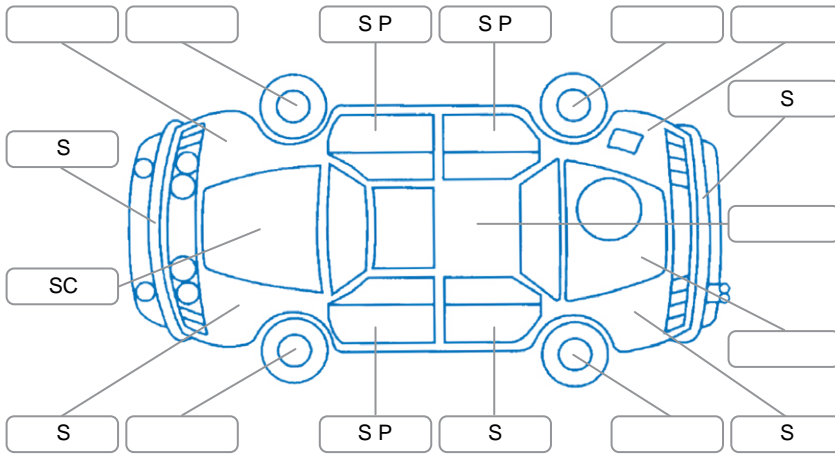

Report ID:	28,288,940	Version:	1
Created:	29 Jun 2026		

Make:	Mitsubishi	Model:	RVR
Body Style:	SUV	Year:	2010
Rego No.:	NKG754	Rego Expiry:	10 Jan 2027
WoF Expiry:	18 Sep 2026	Odometer:	147,246 Kms
Good No.:	28288940	VIN:	7AT0CJ1KX21005742
Next Service:	147000	Service History:	No

Key

S = Scratch R = Rust C = Crack * = Decals W = Significant scuffs
 D = Dent PT = Paint defect P = Pin dent SC = Stone Chips

Note: some defects and blemishes may not be displayed in the diagram

Body Inspection Comments

Conditions During Body Inspection

Under Carriage and Under Bonnet Inspection Comments

Interior Comments

Seats:	Good
Carpets:	Good
Panels:	Good
Dashboard:	Good

General Comments

Road Conditions During Test Drive	Dry		
Engine Timing Mechanism	Timing Chain		
Evidence of Cam Belt Replacement	<input type="checkbox"/> Yes	<input type="checkbox"/> No	Kms
Inspected by:	Phillip Russel-Waimotu		
Published by:	Phillip Russel-Waimotu		
Inspection Date:	29 Jun 2026		