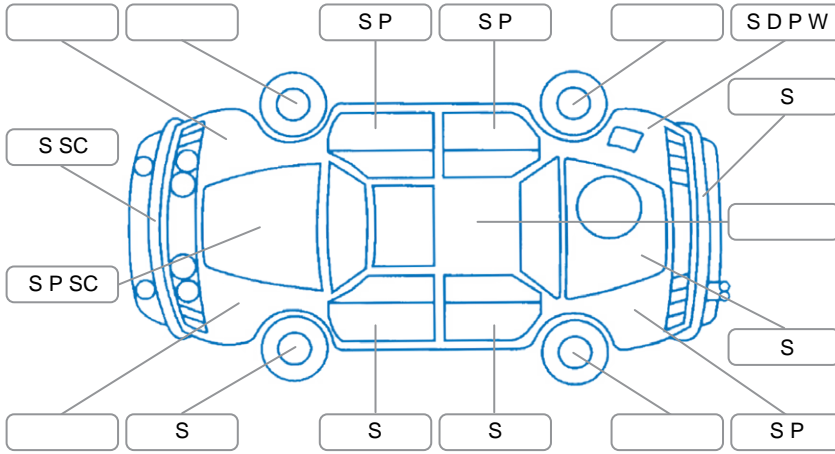

Report ID:	28,288,938	Version:	1
Created:	03 Jul 2026		

Make:	Honda	Model:	Jazz
Body Style:	Hatchback	Year:	2018
Rego No.:	LBB386	Rego Expiry:	01 Aug 2026
WoF Expiry:	18 Mar 2027	Odometer:	40,771 Kms
Good No.:	28288938	VIN:	JHMGK5830JX202691
Next Service:	50,700km's	Service History:	No

Key

S = Scratch R = Rust C = Crack * = Decals W = Significant scuffs
 D = Dent PT = Paint defect P = Pin dent SC = Stone Chips

Note: some defects and blemishes may not be displayed in the diagram

Body Inspection Comments

Conditions During Body Inspection: Dry

Under Carriage and Under Bonnet Inspection Comments

Interior Comments

Seats:	Good
Carpets:	Good
Panels:	Good
Dashboard:	Good

General Comments

Road Conditions During Test Drive	Dry	
Engine Timing Mechanism	Timing Chain	
Evidence of Cam Belt Replacement	<input type="checkbox"/> Yes <input type="checkbox"/> No	Kms
Inspected by:	Jason Young	
Published by:	Nick Beaton	
Inspection Date:	01 Jul 2026	