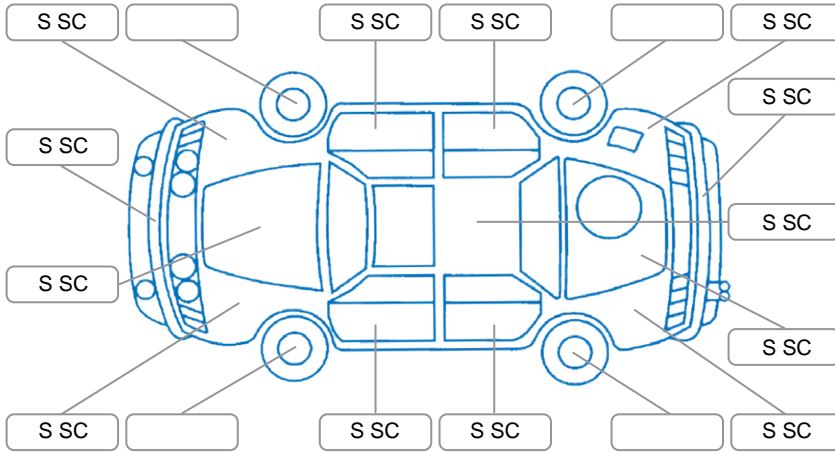

Report ID:	28,288,858	Version:	1
Created:	29 Jun 2026		

Make:	Mazda	Model:	Axela
Body Style:	Sedan	Year:	2014
Rego No.:	QDW407	Rego Expiry:	03 Sep 2026
WoF Expiry:	16 Oct 2026	Odometer:	145,134 Kms
Good No.:	28288858	VIN:	7AT0C13JX23108232
Next Service:	due	Service History:	No

Key

S = Scratch R = Rust C = Crack * = Decals W = Significant scuffs
 D = Dent PT = Paint defect P = Pin dent SC = Stone Chips

Note: some defects and blemishes may not be displayed in the diagram

Body Inspection Comments

Conditions During Body Inspection

Dry

Under Carriage and Under Bonnet Inspection Comments

2WD/

Interior Comments

Seats:	Average
Carpets:	Average
Panels:	Average
Dashboard:	centre console lid broken/worn parts