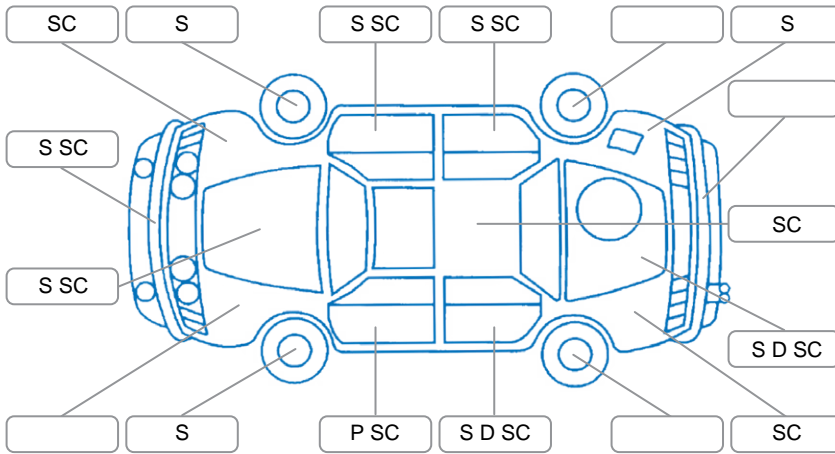

Report ID:	28,288,827	Version:	1
Created:	01 Jul 2026		

Make:	Toyota	Model:	Hiace
Body Style:	Van	Year:	2018
Rego No.:	QHN259	Rego Expiry:	04 Aug 2026
WoF Expiry:	03 Apr 2026	Odometer:	147,207 Kms
Good No.:	28288827	VIN:	7AT0H60FX23035864
Next Service:	112,700 Kms	Service History:	No

Key
 S = Scratch R = Rust C = Crack * = Decals W = Significant scuffs
 D = Dent PT = Paint defect P = Pin dent SC = Stone Chips

Note: some defects and blemishes may not be displayed in the diagram

Body Inspection Comments

FR wheel arch/step plate worn.
 Spare wheel in storage compartment.

Conditions During Body Inspection Dry

Under Carriage and Under Bonnet Inspection Comments

Engine oil leaks.
 Transmission sump dented.

Interior Comments