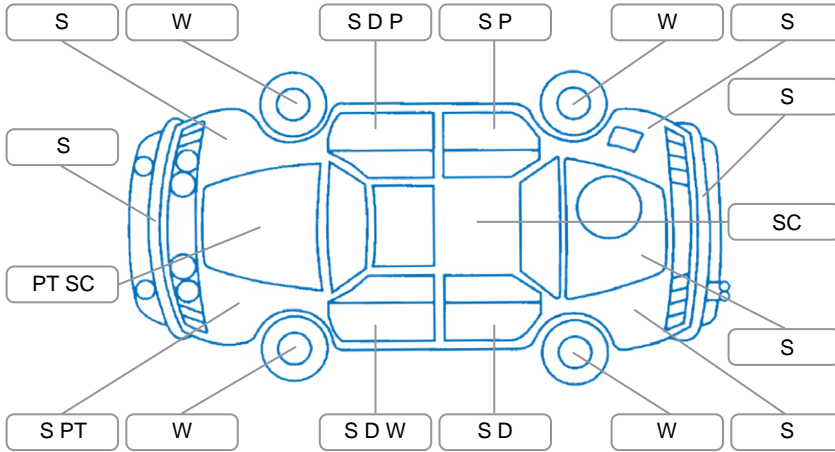

Report ID:	28,288,815	Version:	1
Created:	29 Jun 2026		

Make:	Ford	Model:	Mondeo
Body Style:	Hatchback	Year:	2006
Rego No.:	DNR745	Rego Expiry:	05 Dec 2026
WoF Expiry:	09 Feb 2027	Odometer:	164,642 Kms
Good No.:	28288815	VIN:	WF05XXGGB56U39242
Next Service:		Service History:	No

Key

S = Scratch R = Rust C = Crack * = Decals W = Significant scuffs
 D = Dent PT = Paint defect P = Pin dent SC = Stone Chips

Note: some defects and blemishes may not be displayed in the diagram

Body Inspection Comments

Front bumper lower trim missing

Conditions During Body Inspection

Under Carriage and Under Bonnet Inspection Comments

Oil leaks

Interior Comments

Seats:	Average
Carpets:	Average
Panels:	Average
Dashboard:	Average