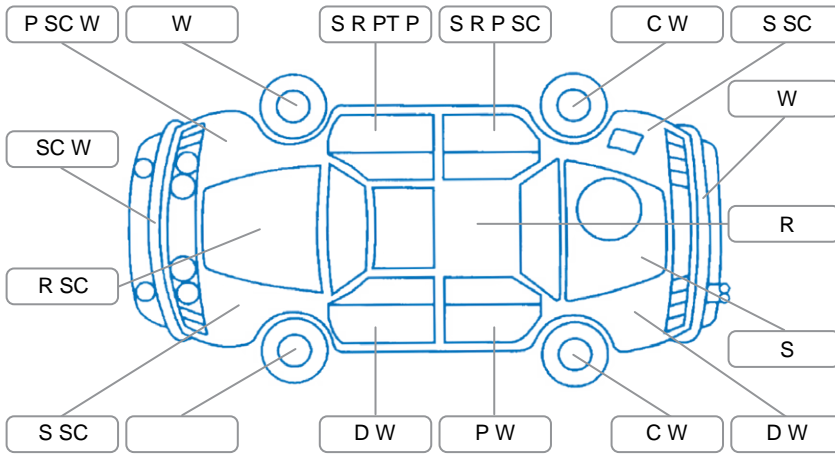

Report ID:	28,288,773	Version:	1
Created:	01 Jul 2026		

Make:	Honda	Model:	FIT
Body Style:	Hatchback	Year:	2005
Rego No.:	LNM7	Rego Expiry:	29 Jan 2027
WoF Expiry:	20 Aug 2026	Odometer:	138,109 Kms
Good No.:	28288773	VIN:	7AT08G2YX18248231
Next Service:	No Sticker	Service History:	No

Key
 S = Scratch R = Rust C = Crack * = Decals W = Significant scuffs
 D = Dent PT = Paint defect P = Pin dent SC = Stone Chips

Note: some defects and blemishes may not be displayed in the diagram

Body Inspection Comments