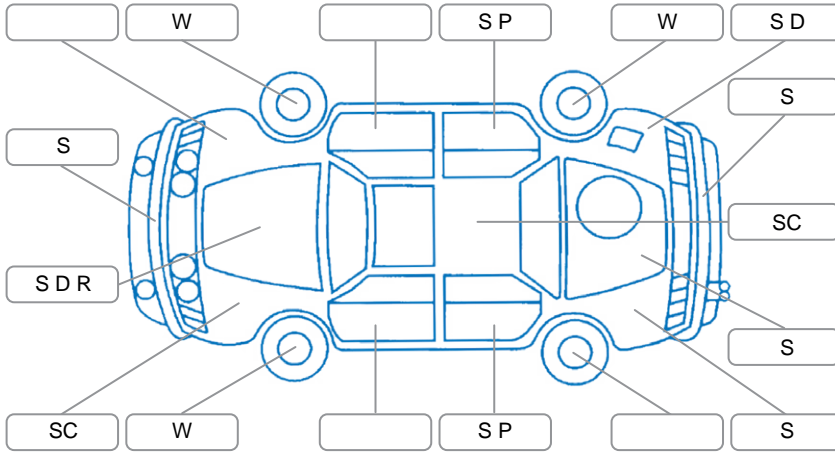

Report ID:	28,288,760	Version:	1
Created:	29 Jun 2026		

Make:	Hyundai	Model:	Elantra
Body Style:	Sedan	Year:	2012
Rego No.:	GMQ886	Rego Expiry:	31 Aug 2026
WoF Expiry:	14 Oct 2026	Odometer:	143,045 Kms
Good No.:	28288760	VIN:	KMHDG41EMCU245332
Next Service:	144000	Service History:	No

Key
 S = Scratch R = Rust C = Crack * = Decals W = Significant scuffs
 D = Dent PT = Paint defect P = Pin dent SC = Stone Chips

Note: some defects and blemishes may not be displayed in the diagram

Body Inspection Comments

Right taillight unit cracked

Conditions During Body Inspection

Under Carriage and Under Bonnet Inspection Comments

Interior Comments

Seats:	Good
Carpets:	Good
Panels:	Good
Dashboard:	Good

General Comments

Road Conditions During Test Drive	Wet	
Engine Timing Mechanism	Timing Chain	
Evidence of Cam Belt Replacement	<input type="checkbox"/> Yes <input type="checkbox"/> No	Kms
Inspected by:	Phillip Russel-Waimotu	
Published by:	Phillip Russel-Waimotu	
Inspection Date:	29 Jun 2026	