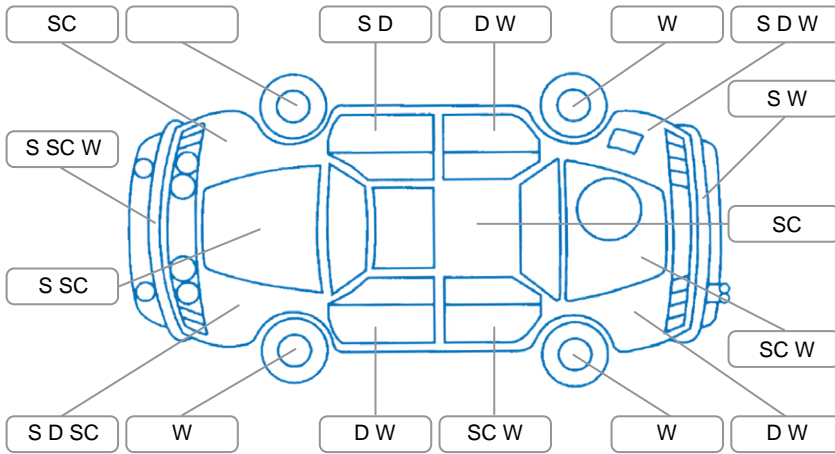

Report ID:	28,288,741	Version:	4
Created:	30 Jun 2026		

Make:	Lexus	Model:	GS430
Body Style:	Sedan	Year:	2007
Rego No.:	HTY435	Rego Expiry:	01 Jul 2026
WoF Expiry:	12 Dec 2026	Odometer:	217,177 Kms
Good No.:	28288741	VIN:	7AT0H61WX14017994
Next Service:	220,000km	Service History:	Yes

Key

S = Scratch R = Rust C = Crack * = Decals W = Significant scuffs
 D = Dent PT = Paint defect P = Pin dent SC = Stone Chips

Note: some defects and blemishes may not be displayed in the diagram

Body Inspection Comments

Windscreen stone chips
 Interior b pillar fabric gouge

Conditions During Body Inspection

Dry

Under Carriage and Under Bonnet Inspection Comments

Engine oil leak
 Rear wheel drive

Interior Comments

Seats:	Good
Carpets:	Good
Panels:	Average
Dashboard:	Good