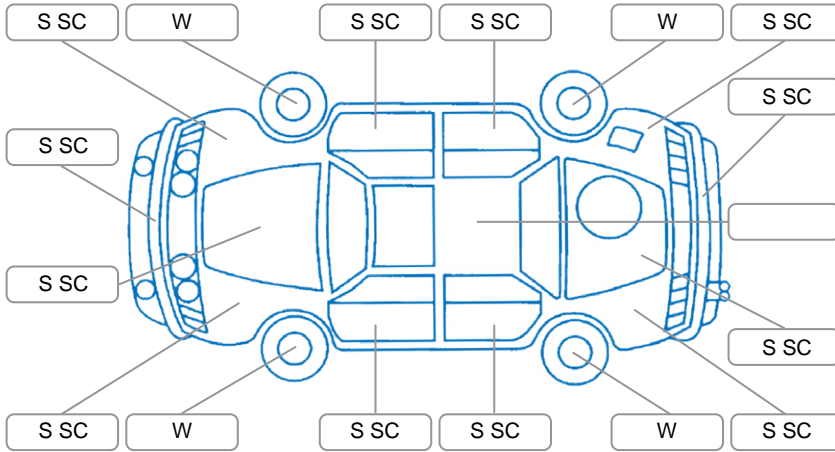

Report ID:	28,288,652	Version:	1
Created:	28 Jun 2026		

Make:	Volkswagen	Model:	Golf
Body Style:	Hatchback	Year:	2014
Rego No.:	HMN964	Rego Expiry:	23 Sep 2026
WoF Expiry:	07 Jul 2027	Odometer:	217,767 Kms
Good No.:	28288652	VIN:	WVWZZZAUZEW289710
Next Service:	232700	Service History:	Yes

Key

S = Scratch R = Rust C = Crack * = Decals W = Significant scuffs
 D = Dent PT = Paint defect P = Pin dent SC = Stone Chips

Note: some defects and blemishes may not be displayed in the diagram

Body Inspection Comments

Conditions During Body Inspection: Dry

Under Carriage and Under Bonnet Inspection Comments

2WD/engine oil leak/

Interior Comments

Seats:	driver bottom pad ripped
Carpets:	Average
Panels:	Average
Dashboard:	Average