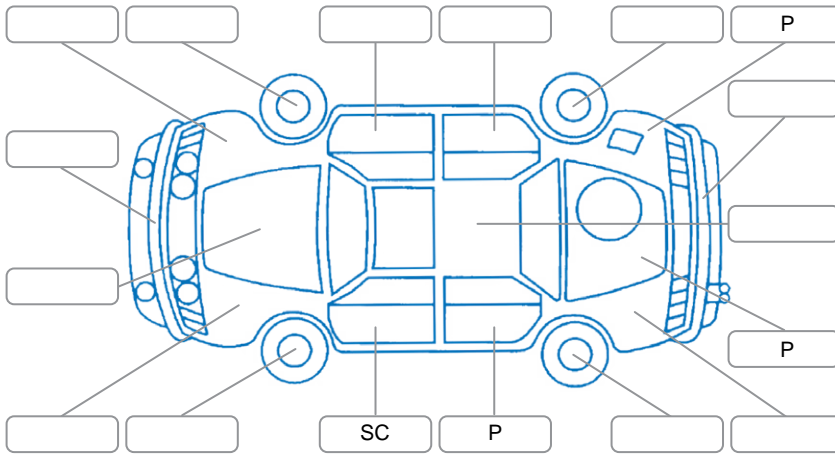

Report ID:	28,288,634	Version:	3
Created:	02 Jul 2026		

Make:	Mazda	Model:	Axela
Body Style:	Sedan	Year:	2016
Rego No.:	PUU3	Rego Expiry:	30 Jun 2025
WoF Expiry:	27 Jun 2027	Odometer:	43,071 Kms
Good No.:	28288634	VIN:	7AT0C13JX23103438
Next Service:	53,000 kms	Service History:	No

Key
 S = Scratch R = Rust C = Crack * = Decals W = Significant scuffs
 D = Dent PT = Paint defect P = Pin dent SC = Stone Chips

Note: some defects and blemishes may not be displayed in the diagram

Body Inspection Comments

Conditions During Body Inspection: Dry

Under Carriage and Under Bonnet Inspection Comments

Interior Comments

Seats:	Average
Carpets:	Average
Panels:	Good
Dashboard:	Good

General Comments

5 speed manual Axela sedan.