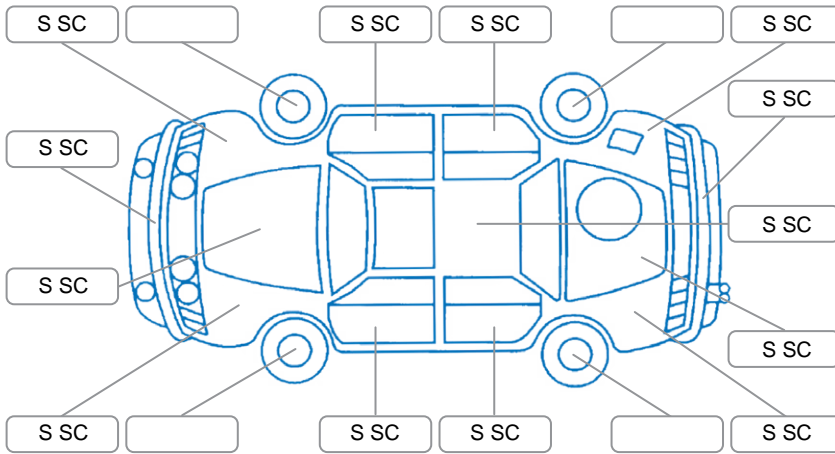

Report ID:	28,288,623	Version:	2
Created:	07 Jul 2026		

Make:	Nissan	Model:	Juke
Body Style:	Hatchback	Year:	2012
Rego No.:	QAU860	Rego Expiry:	27 Mar 2027
WoF Expiry:	17 Jul 2027	Odometer:	70,980 Kms
Good No.:	28288623	VIN:	7AT0DH8HX23007072
Next Service:	80978	Service History:	No

Key
 S = Scratch R = Rust C = Crack * = Decals W = Significant scuffs
 D = Dent PT = Paint defect P = Pin dent SC = Stone Chips

Note: some defects and blemishes may not be displayed in the diagram

Body Inspection Comments