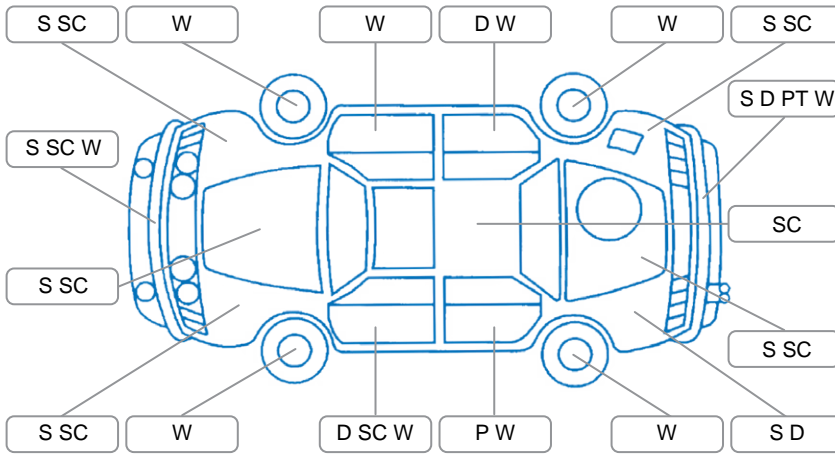

Report ID:	28,288,584	Version:	1
Created:	30 Jun 2026		

Make:	Suzuki	Model:	Liana
Body Style:	Hatchback	Year:	2006
Rego No.:	DNS947	Rego Expiry:	09 Jul 2027
WoF Expiry:	15 Nov 2026	Odometer:	148,826 Kms
Good No.:	28288584	VIN:	JSAERC31S00357690
Next Service:	136,861km	Service History:	No

Key
 S = Scratch R = Rust C = Crack * = Decals W = Significant scuffs
 D = Dent PT = Paint defect P = Pin dent SC = Stone Chips

Note: some defects and blemishes may not be displayed in the diagram

Body Inspection Comments

Windscreen stone chips

Conditions During Body Inspection

Dry

Under Carriage and Under Bonnet Inspection Comments

Underbody surface rust
 Engine oil leak
 Front wheel drive

Interior Comments

Seats:	Good
Carpets:	Good
Panels:	Average
Dashboard:	Good