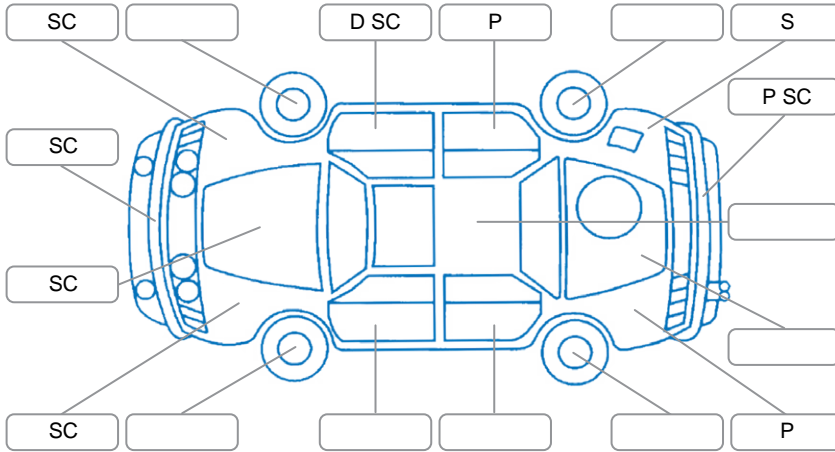

Report ID:	28,288,566	Version:	1
Created:	03 Jul 2026		

Make:	Nissan	Model:	Tiida
Body Style:	Sedan	Year:	2008
Rego No.:	LCP582	Rego Expiry:	13 Sep 2026
WoF Expiry:	27 Sep 2026	Odometer:	127,300 Kms
Good No.:	28288566	VIN:	7AT0DH78X17117468
Next Service:	127000	Service History:	No

**Key**

S = Scratch    R = Rust    C = Crack    \* = Decals    W = Significant scuffs  
 D = Dent    PT = Paint defect    P = Pin dent    SC = Stone Chips

Note: some defects and blemishes may not be displayed in the diagram