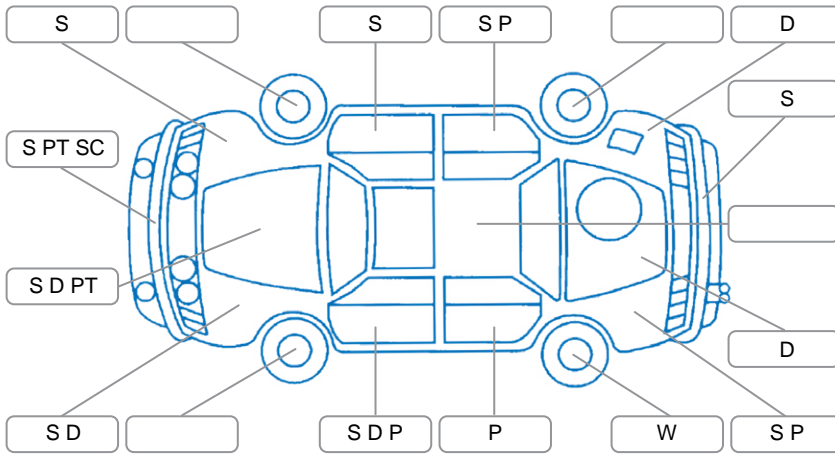

Report ID:	28,288,545	Version:	2
Created:	30 Jun 2026		

Make:	Toyota	Model:	Highlander
Body Style:	SUV	Year:	2010
Rego No.:	FKE627	Rego Expiry:	27 Jun 2027
WoF Expiry:	14 Jul 2027	Odometer:	201,964 Kms
Good No.:	28288545	VIN:	JTEES41A202160234
Next Service:	208,500 Kms	Service History:	Yes

Key

S = Scratch R = Rust C = Crack * = Decals W = Significant scuffs
 D = Dent PT = Paint defect P = Pin dent SC = Stone Chips

Note: some defects and blemishes may not be displayed in the diagram

Body Inspection Comments

Stone chip lower right side of front windscreen

Conditions During Body Inspection

Dry

Under Carriage and Under Bonnet Inspection Comments

AWD

Interior Comments

Seats:	Average
Carpets:	Slight wear on drivers floor mat
Panels:	Good
Dashboard:	Good