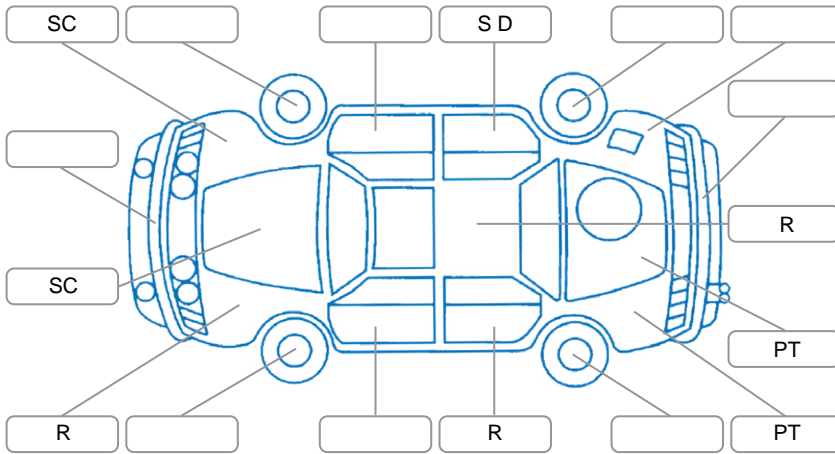

Report ID:	28,288,411	Version:	1
Created:	02 Jul 2026		

Make:	Volkswagen	Model:	Golf
Body Style:	Hatchback	Year:	2007
Rego No.:	PGG657	Rego Expiry:	02 Dec 2026
WoF Expiry:	28 Apr 2027	Odometer:	127,502 Kms
Good No.:	28288411	VIN:	WVWZZZ1KZ7W037552
Next Service:	132,254	Service History:	No

Key
 S = Scratch R = Rust C = Crack * = Decals W = Significant scuffs
 D = Dent PT = Paint defect P = Pin dent SC = Stone Chips

Note: some defects and blemishes may not be displayed in the diagram

Body Inspection Comments

Stone chips windscreen

Conditions During Body Inspection

Dry

Under Carriage and Under Bonnet Inspection Comments

Coolant seepage

Interior Comments

Seats: Drivers seat torn

Carpets: Average

Panels: Average

Dashboard: Average

General Comments

Bulb warning light
 Creak when steering

Road Conditions During Test Drive

Dry

Engine Timing Mechanism

Timing Chain