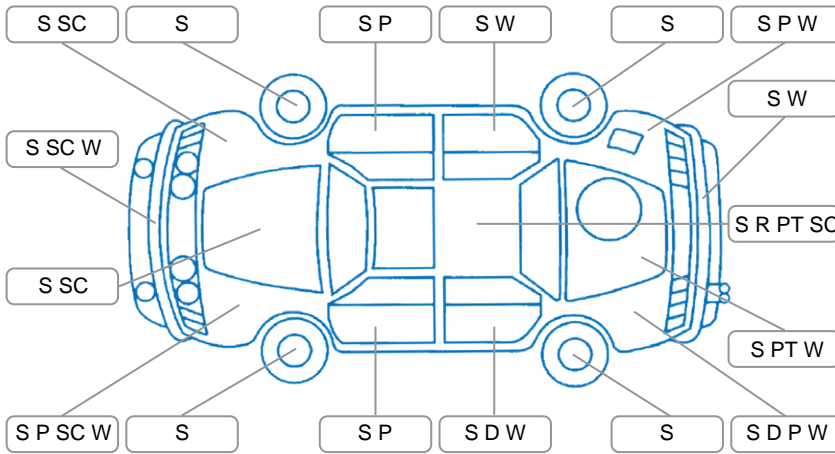

Report ID:	28,288,407	Version:	1
Created:	03 Jul 2026		

Make:	Subaru	Model:	Impreza
Body Style:	Hatchback	Year:	2012
Rego No.:	MSF886	Rego Expiry:	19 Aug 2026
WoF Expiry:	11 Mar 2027	Odometer:	224,851 Kms
Good No.:	28288407	VIN:	7AT0GF09X20020939
Next Service:	229,000km's	Service History:	No

Key

S = Scratch R = Rust C = Crack * = Decals W = Significant scuffs
D = Dent PT = Paint defect P = Pin dent SC = Stone Chips

Note: some defects and blemishes may not be displayed in the diagram

Body Inspection Comments

Crack in repeater lens in right side wing mirror.

Conditions During Body Inspection

Wet

Under Carriage and Under Bonnet Inspection Comments

Oil leak from engine.

Interior Comments

Seats: Good

Carpets: Good