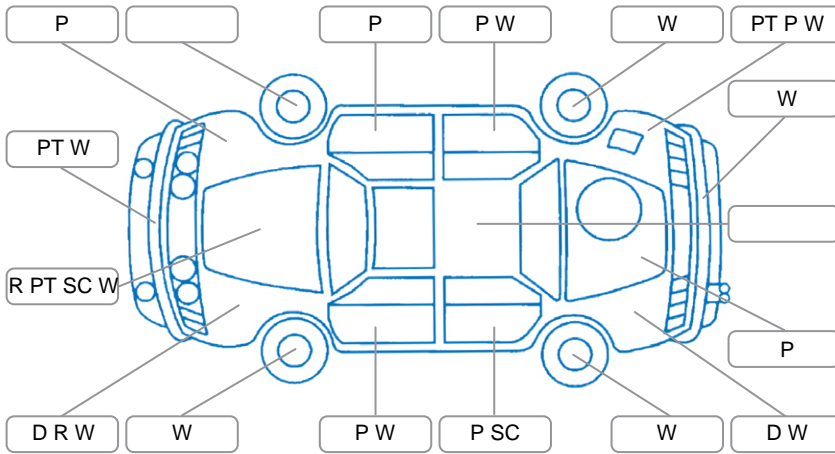

Report ID:	28,288,371	Version:	1
Created:	01 Jul 2026		

Make:	Ford	Model:	Mondeo
Body Style:	Hatchback	Year:	2015
Rego No.:	JJJ906	Rego Expiry:	20 Apr 2027
WoF Expiry:	07 Aug 2026	Odometer:	142,619 Kms
Good No.:	28288371	VIN:	WF0EXXWPCEFD63404
Next Service:	148,000	Service History:	No

Key
 S = Scratch R = Rust C = Crack * = Decals W = Significant scuffs
 D = Dent PT = Paint defect P = Pin dent SC = Stone Chips

Note: some defects and blemishes may not be displayed in the diagram

Body Inspection Comments

Conditions During Body Inspection: Dry

Under Carriage and Under Bonnet Inspection Comments

Subframe rust

Interior Comments

Seats:	worn
Carpets:	Average
Panels:	Good
Dashboard:	Good

General Comments

Road Conditions During Test Drive	Dry	
Engine Timing Mechanism	Timing Chain	
Evidence of Cam Belt Replacement	<input type="checkbox"/> Yes <input type="checkbox"/> No	Kms
Inspected by:	Kilipati Mae	
Published by:	Kilipati Mae	
Inspection Date:	01 Jul 2026	