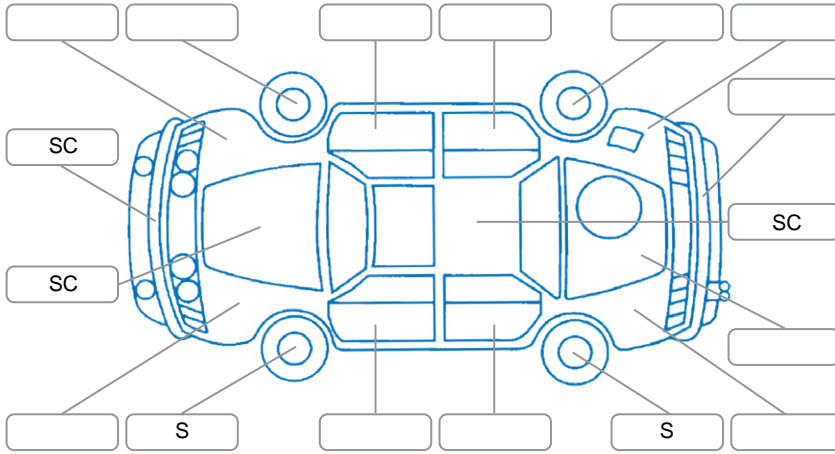

Report ID:	28,288,300	Version:	3
Created:	02 Jul 2026		

Make:	Toyota	Model:	Sienta
Body Style:	SUV	Year:	2016
Rego No.:	REB950	Rego Expiry:	14 Jul 2026
WoF Expiry:	17 Apr 2027	Odometer:	73,593 Kms
Good No.:	28288300	VIN:	7AT0H64YX25074854
Next Service:	83,597 Kms	Service History:	No

Key

S = Scratch R = Rust C = Crack * = Decals W = Significant scuffs
 D = Dent PT = Paint defect P = Pin dent SC = Stone Chips

Note: some defects and blemishes may not be displayed in the diagram

Body Inspection Comments