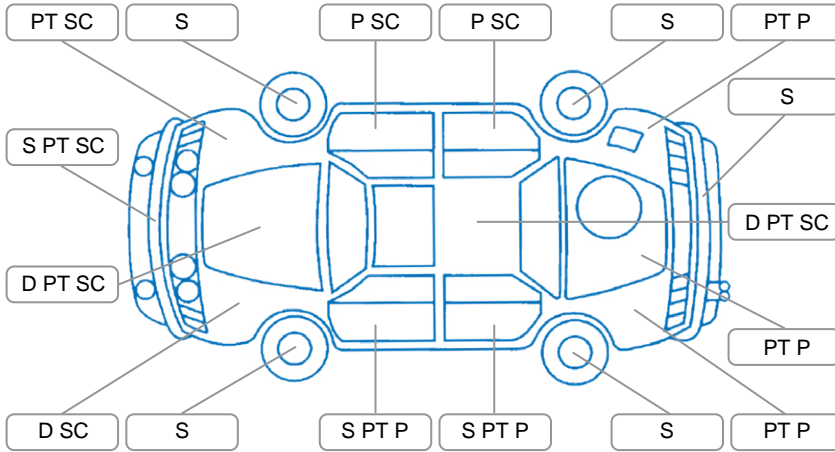

Report ID:	28,288,274	Version:	4
Created:	01 Jul 2026		

Make:	Suzuki	Model:	Swift
Body Style:	Hatchback	Year:	2005
Rego No.:	KWL968	Rego Expiry:	20 Sep 2026
WoF Expiry:	03 Dec 2026	Odometer:	193,281 Kms
Good No.:	28288274	VIN:	7AT0GK0CX17104187
Next Service:	Not known.	Service History:	No

Key

S = Scratch R = Rust C = Crack * = Decals W = Significant scuffs
 D = Dent PT = Paint defect P = Pin dent SC = Stone Chips

Note: some defects and blemishes may not be displayed in the diagram

Body Inspection Comments

- Front and rear bumpers need re-fitting better.
- Front left fog light cover missing.
- Rear wiper broken.
- Right wing mirror not retracting.

Conditions During Body Inspection: Dry

Under Carriage and Under Bonnet Inspection Comments