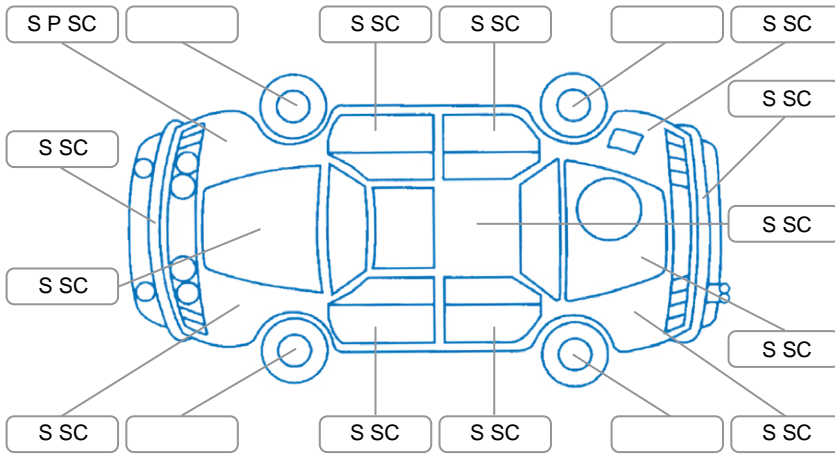

Key

S = Scratch R = Rust C = Crack * = Decals W = Significant scuffs
 D = Dent PT = Paint defect P = Pin dent SC = Stone Chips

Note: some defects and blemishes may not be displayed in the diagram

Body Inspection Comments

Rear bumper misaligned/

Conditions During Body Inspection

Dry

Under Carriage and Under Bonnet Inspection Comments

2WD/

Interior Comments

Seats:	Average
Carpets:	Average
Panels:	Average
Dashboard:	Average

General Comments