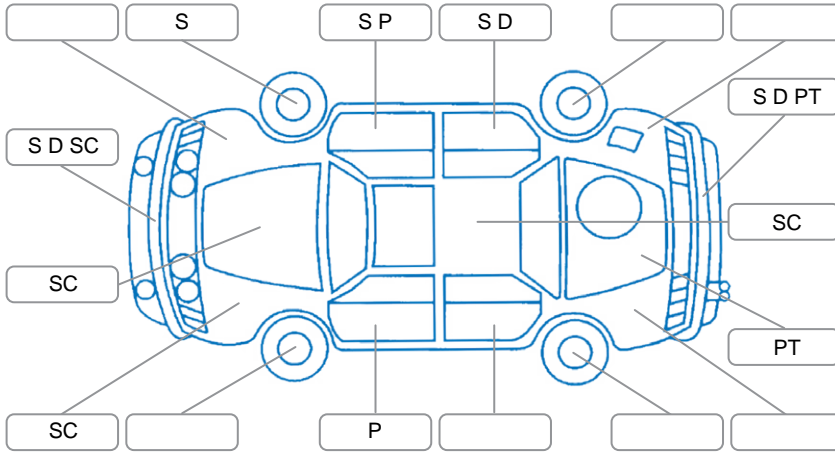

Report ID:	28,288,235	Version:	2
Created:	01 Jul 2026		

Make:	Toyota	Model:	Noah
Body Style:	SUV	Year:	2004
Rego No.:	MMH659	Rego Expiry:	29 Apr 2027
WoF Expiry:	30 Oct 2026	Odometer:	196,410 Kms
Good No.:	28288235	VIN:	7AT0H64NX19341865
Next Service:	196,400 Kms	Service History:	No

**Key**

S = Scratch    R = Rust    C = Crack    \* = Decals    W = Significant scuffs  
 D = Dent    PT = Paint defect    P = Pin dent    SC = Stone Chips

Note: some defects and blemishes may not be displayed in the diagram

**Body Inspection Comments**

Front door trims loose.

Conditions During Body Inspection

Dry

**Under Carriage and Under Bonnet Inspection Comments**

**Interior Comments**

Seats:	Average
Carpets:	Average
Panels:	Average
Dashboard:	Good