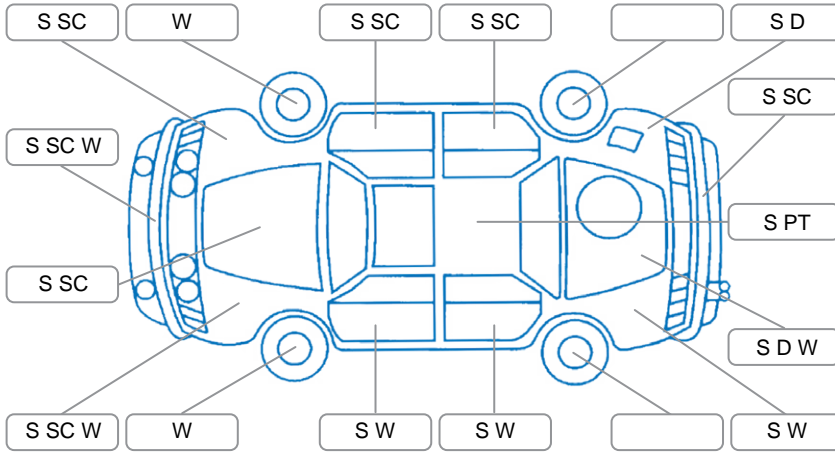

Report ID:	28,288,226	Version:	2
Created:	01 Jul 2026		

Make:	Mazda	Model:	Atenza
Body Style:	Wagon	Year:	2010
Rego No.:	MQZ537	Rego Expiry:	09 Apr 2027
WoF Expiry:	05 Feb 2027	Odometer:	122,204 Kms
Good No.:	28288226	VIN:	7AT0C139X19202142
Next Service:	124,000km	Service History:	No

**Key**

S = Scratch    R = Rust    C = Crack    \* = Decals    W = Significant scuffs  
 D = Dent    PT = Paint defect    P = Pin dent    SC = Stone Chips

Note: some defects and blemishes may not be displayed in the diagram

**Body Inspection Comments**

Windscreen stone chips

Conditions During Body Inspection

Dry

**Under Carriage and Under Bonnet Inspection Comments**

Underbody surface rust  
 Engine oil leak  
 Front wheel drive

**Interior Comments**

Seats:	Average
Carpets:	Average
Panels:	Average
Dashboard:	Average

**General Comments**

Steering pulls To the right and is stiffer turning left

Road Conditions During Test Drive

Dry

Engine Timing Mechanism