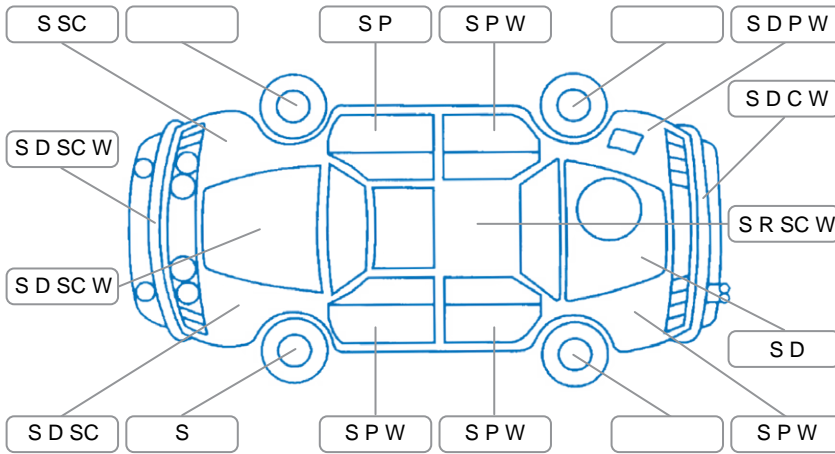

Report ID:	28,288,219	Version:	1
Created:	06 Jul 2026		

Make:	Honda	Model:	Stream
Body Style:	SUV	Year:	2009
Rego No.:	KSH96	Rego Expiry:	16 Aug 2026
WoF Expiry:	17 Nov 2026	Odometer:	234,956 Kms
Good No.:	28288219	VIN:	7AT08GADX17000364
Next Service:	227,200km's	Service History:	No

### Key

S = Scratch    R = Rust    C = Crack    \* = Decals    W = Significant scuffs  
 D = Dent    PT = Paint defect    P = Pin dent    SC = Stone Chips

Note: some defects and blemishes may not be displayed in the diagram

### Body Inspection Comments

Crack in bottom rear edge of left front headlight. Two small stone cracks in middle of windscreen.

Conditions During Body Inspection

Wet