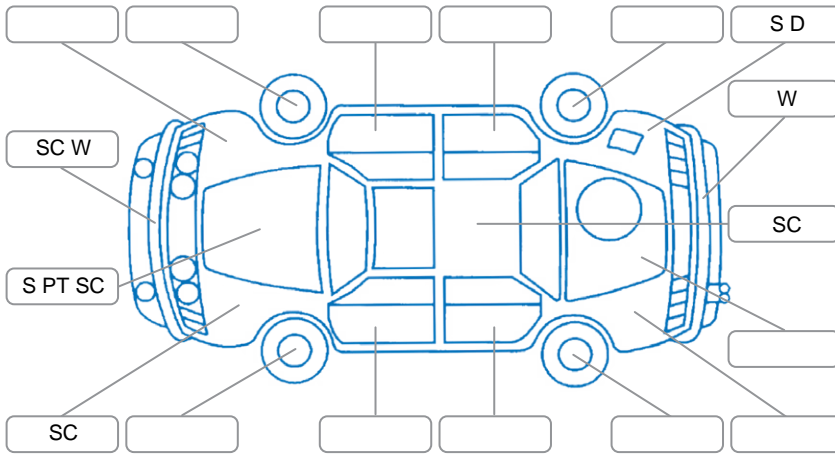

Key
 S = Scratch R = Rust C = Crack * = Decals W = Significant scuffs
 D = Dent PT = Paint defect P = Pin dent SC = Stone Chips

Note: some defects and blemishes may not be displayed in the diagram

Body Inspection Comments

Interior moisture

Conditions During Body Inspection Dry

Under Carriage and Under Bonnet Inspection Comments

Underbody surface rust
 Front wheel drive

Interior Comments

Seats:	Good
Carpets:	Average
Panels:	Average
Dashboard:	Good