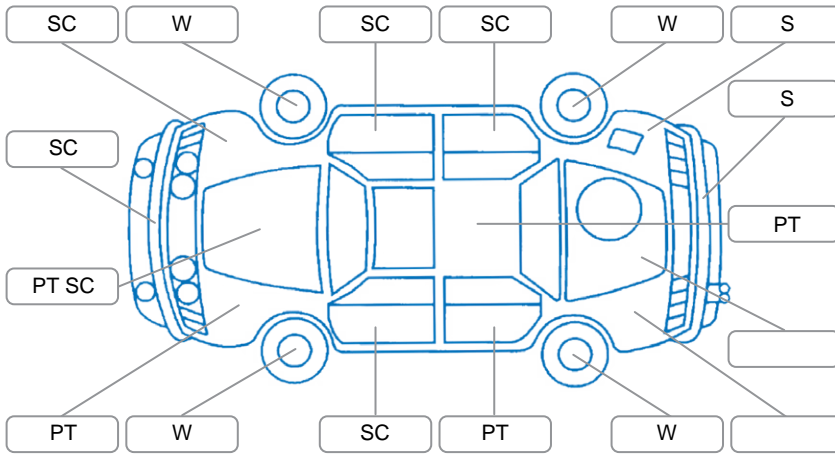

Report ID:	28,288,131	Version:	1
Created:	01 Jul 2026		

Make:	Mitsubishi	Model:	Chariot
Body Style:	People Mover	Year:	2000
Rego No.:	ECM702	Rego Expiry:	23 Jul 2026
WoF Expiry:	22 Jan 2027	Odometer:	294,229 Kms
Good No.:	28288131	VIN:	7A8CJ100707201378
Next Service:	299000	Service History:	No

Key

S = Scratch R = Rust C = Crack * = Decals W = Significant scuffs
 D = Dent PT = Paint defect P = Pin dent SC = Stone Chips

Note: some defects and blemishes may not be displayed in the diagram

Body Inspection Comments

Tape holding front right door trim on
 Boot won't stay up properly

Conditions During Body Inspection Dry

Under Carriage and Under Bonnet Inspection Comments

Front wheel drive
 Both front CVs leaking
 Rear bumper panel rusty
 Front crash bar has corrosion