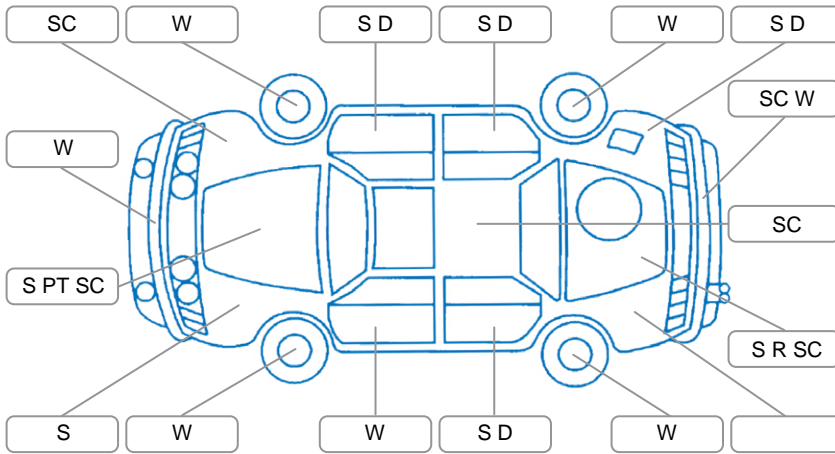

Report ID:	28,288,112	Version:	2
Created:	01 Jul 2026		

Make:	Nissan	Model:	Teana
Body Style:	Sedan	Year:	2006
Rego No.:	LAA476	Rego Expiry:	30 Oct 2026
WoF Expiry:	05 Jan 2027	Odometer:	160,648 Kms
Good No.:	28288112	VIN:	7AT0DH71X17202150
Next Service:	160,743km	Service History:	Yes

### Key

S = Scratch    R = Rust    C = Crack    \* = Decals    W = Significant scuffs  
 D = Dent    PT = Paint defect    P = Pin dent    SC = Stone Chips

Note: some defects and blemishes may not be displayed in the diagram

### Under Carriage and Under Bonnet Inspection Comments

Engine oil leaks  
 Underbody surface rust  
 Front wheel drive